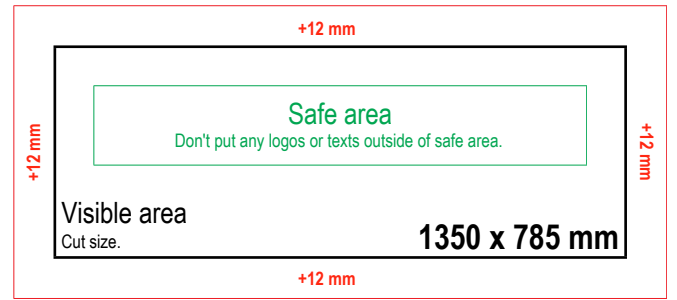

Print data, quality

- Colors: CMYK
- Scale and resolution: 1:1 (75 DPI) / or 1:4 (300 DPI)
- Format: PDF - only artwork with bleed, without template and crop marks
- All fonts must be converted to outlines
- We are not responsible for graphical content mistakes

Sizes, at scale 1:1

Size with bleed

1374 x 809 mm

Background must continue to this area.

Download templates, at scale 1:4

 http://www.templates.madad.eu/Cafe-Barrier_150.indd

 http://www.templates.madad.eu/Cafe-Barrier_150.pdf

Layout and sample: