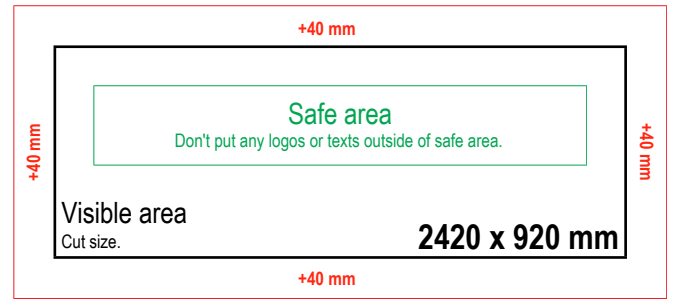

Print data, quality

- Colors: CMYK
- Scale and resolution: 1:1 (75 DPI) / or 1:4 (300 DPI)
- Format: PDF - only artwork with bleed, without template and crop marks
- All fonts must be converted to outlines
- We are not responsible for graphical content mistakes

Sizes, at scale 1:1

Size with bleed

2500 x 1000 mm

Background must continue to this area.

Download templates, at scale 1:4

Id http://www.templates.madad.eu/Monsoon_250x100.indd

Ai http://www.templates.madad.eu/Monsoon_250x100.pdf

Layout and sample: