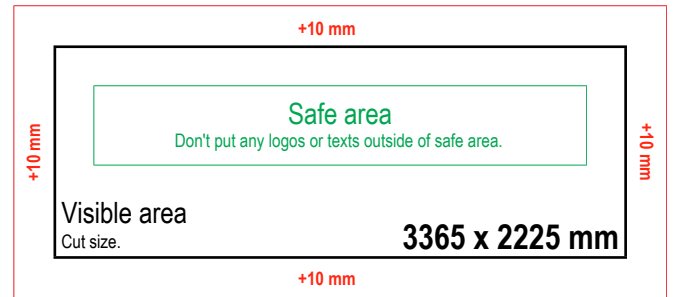

Pannels

- There is no space between panels
- Panels can have little shift. Tolerance is 0 - 3 mm
- Try to minimise the amount of type and small graphic elements that crosses over the panel breaks

Download templates, at scale 1:4

Id http://www.templates.madad.eu/Pop-up_3x3.indd

Ai http://www.templates.madad.eu/Pop-up_3x3.pdf

Layout and sample:

Sizes, at scale 1:1

Size with bleed

3385 x 2245 mm

Background must continue to this area.