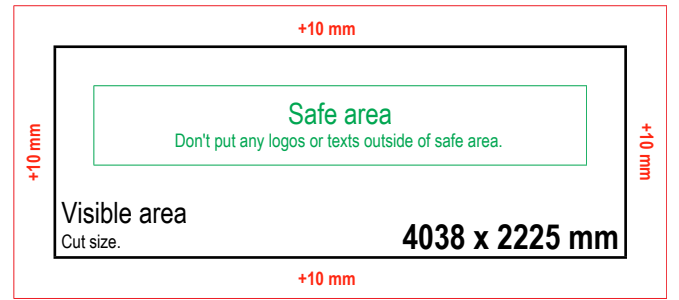

Print data, quality

- Colors: CMYK
- Scale and resolution: 1:1 (75 DPI) / or 1:4 (300 DPI)
- Format: PDF - only artwork with bleed, without template and crop marks
- All fonts must be converted to outlines
- We are not responsible for graphical content mistakes

Sizes, at scale 1:1

Background must continue to this area.

Download templates, at scale 1:4

 http://www.templates.madad.eu/Pop-up_3x4.indd

 http://www.templates.madad.eu/Pop-up_3x4.pdf

Layout and sample: