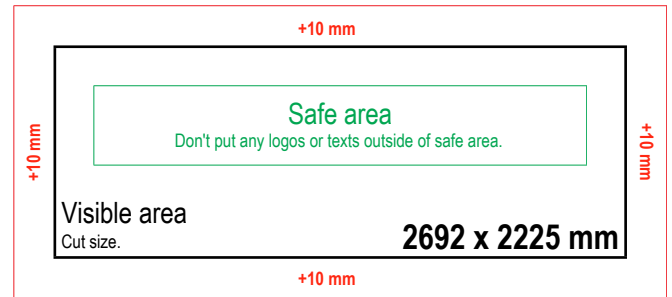

### Print data, quality

- Colors: CMYK
- Scale and resolution: 1:1 (75 DPI) / or 1:4 (300 DPI)
- Format: PDF - only artwork with bleed, without template and crop marks
- All fonts must be converted to outlines
- We are not responsible for graphical content mistakes

### Sizes, at scale 1:1

Background must continue to this area.