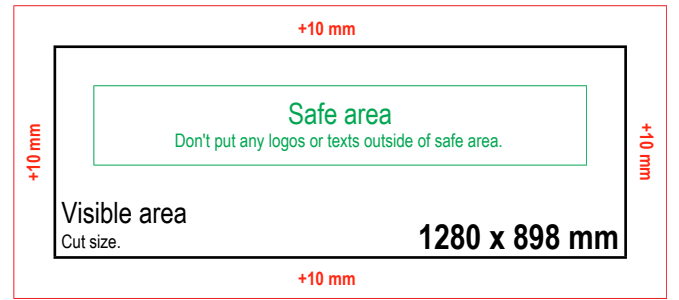

Print data, quality

- Colors: CMYK
- Scale and resolution: 1:1 (75 DPI) / or 1:4 (300 DPI)
- Format: PDF - only artwork with bleed, without template and crop marks
- All fonts must be converted to outlines
- We are not responsible for graphical content mistakes

Sizes, at scale 1:1

Size with bleed

1300 x 918 mm

Background must continue to this area.

Download templates, at scale 1:4

 http://www.templates.madad.eu/Professional_Round.indd

 http://www.templates.madad.eu/Professional_Round.pdf

Layout and sample: