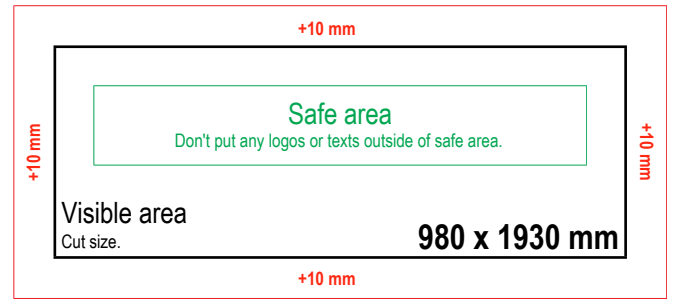

Print data, quality

- **Colors:** CMYK
- **Scale and resolution:** 1:1 (75 DPI) / or 1:4 (300 DPI)
- **Format:** PDF - only artwork with bleed, without template and crop marks
- All fonts must be converted to outlines
- We are not responsible for graphical content mistakes

Sizes, at scale 1:1

Download templates, at scale 1:4

 http://www.templates.madad.eu/TextileWall_Banner_100x200.indd

 http://www.templates.madad.eu/TextileWall_Banner_100x200.pdf

Layout and sample: