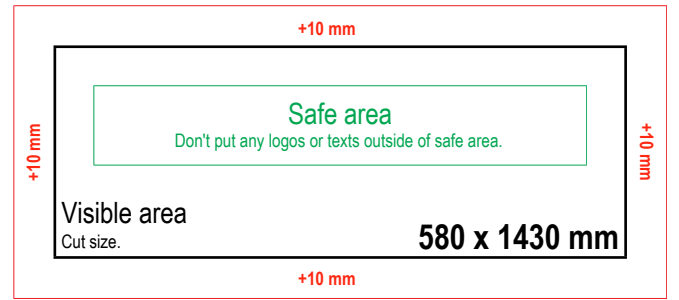

### Print data, quality

- Colors: CMYK
- Scale and resolution: 1:1 (75 DPI) / or 1:4 (300 DPI)
- Format: PDF - only artwork with bleed, without template and crop marks
- All fonts must be converted to outlines
- We are not responsible for graphical content mistakes

### Sizes, at scale 1:1

Size with bleed

Background must continue to this area.

600 x 1450 mm