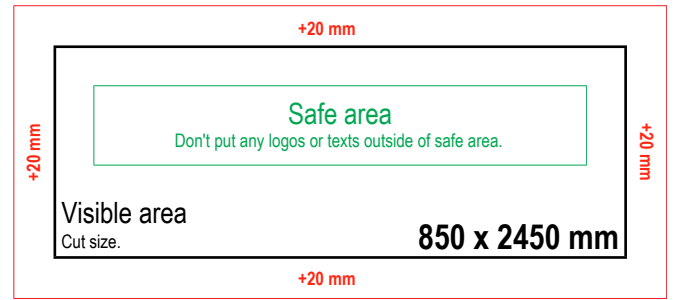

Print data, quality

- **Colors:** CMYK
- **Scale and resolution:** 1:1 (75 DPI) / or 1:4 (300 DPI)
- **Format:** PDF - only artwork with bleed, without template and crop marks
- All fonts must be converted to outlines
- We are not responsible for graphical content mistakes

Sizes, at scale 1:1

Size with bleed

890 x 2490 mm

Background must continue to this area.

Download templates, at scale 1:4

 http://www.templates.madad.eu/Textilebox_85x245.indd

 http://www.templates.madad.eu/Textilebox_85x245.pdf

Layout and sample: